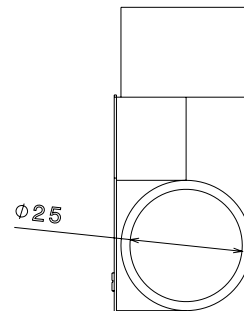

PRODUCT CODE: PIT25W
PIT25 - PVC CONDUIT INSPECTION TEE

DESCRIPTION

25mm PVC Conduit Inspection Tee

FINISH

White

MATERIAL

PVC

PACKAGING

Packed in qty 20

ADDITIONAL NOTES

Manufactured to BS4607 part 1

Isometric view

Right view

Left view

Front view